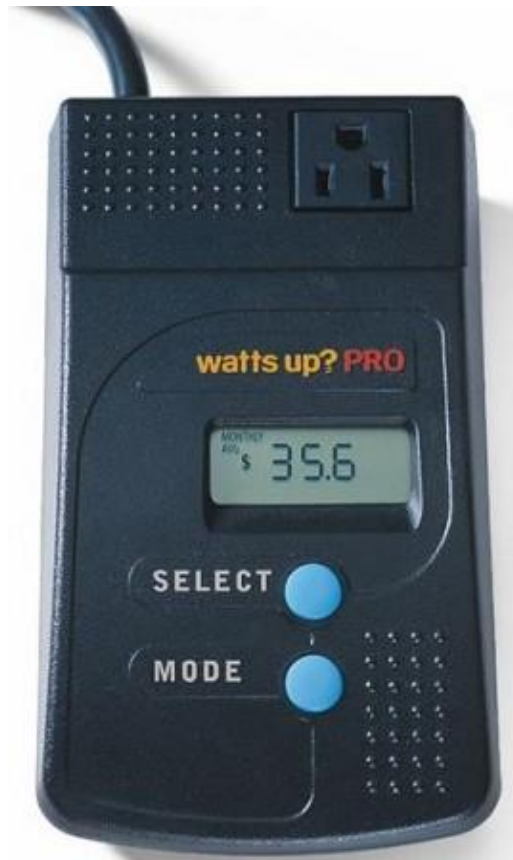

See more technical details in the look book at the main level circulation desk.

Technology Equipment ~ Located behind the main level circulation desk.

Black&Decker Draft Check Meter

Cut down on wasteful spending with the help of the Thermal Leak Detector from Black & Decker! The sensor in this meter spots hidden energy leaks along walls, molding, ductwork, and more. Auto color change provides quick, intuitive feedback to show where to caulk, insulate, etc.

See more technical details in the look book at the main level circulation desk.

Technology Equipment ~ Located behind the main level circulation desk.

Watts Up? PRO Electricity Consumption Meter

This power meter and analyzer has 16 different displays, computer software and PC interface, automatic data graphing, and a payback calculator for new appliances. The batch data download lets you audit a day or more of energy usage. Export data and graphs to popular spreadsheet and word processor programs for further analysis. The PRO also records any power interruptions.

See more technical details in the look book at the main level circulation desk.

Garmin eTrex 10 Handheld GPS

Technology Equipment ~ Located behind the main level circulation desk.

Go paperless! With Garmin eTrex 10, a geocacher can wirelessly search and share caches. The device stores and displays cache information such as location, terrain, difficulty, hints, and description, so you don't have to haul printouts with you.