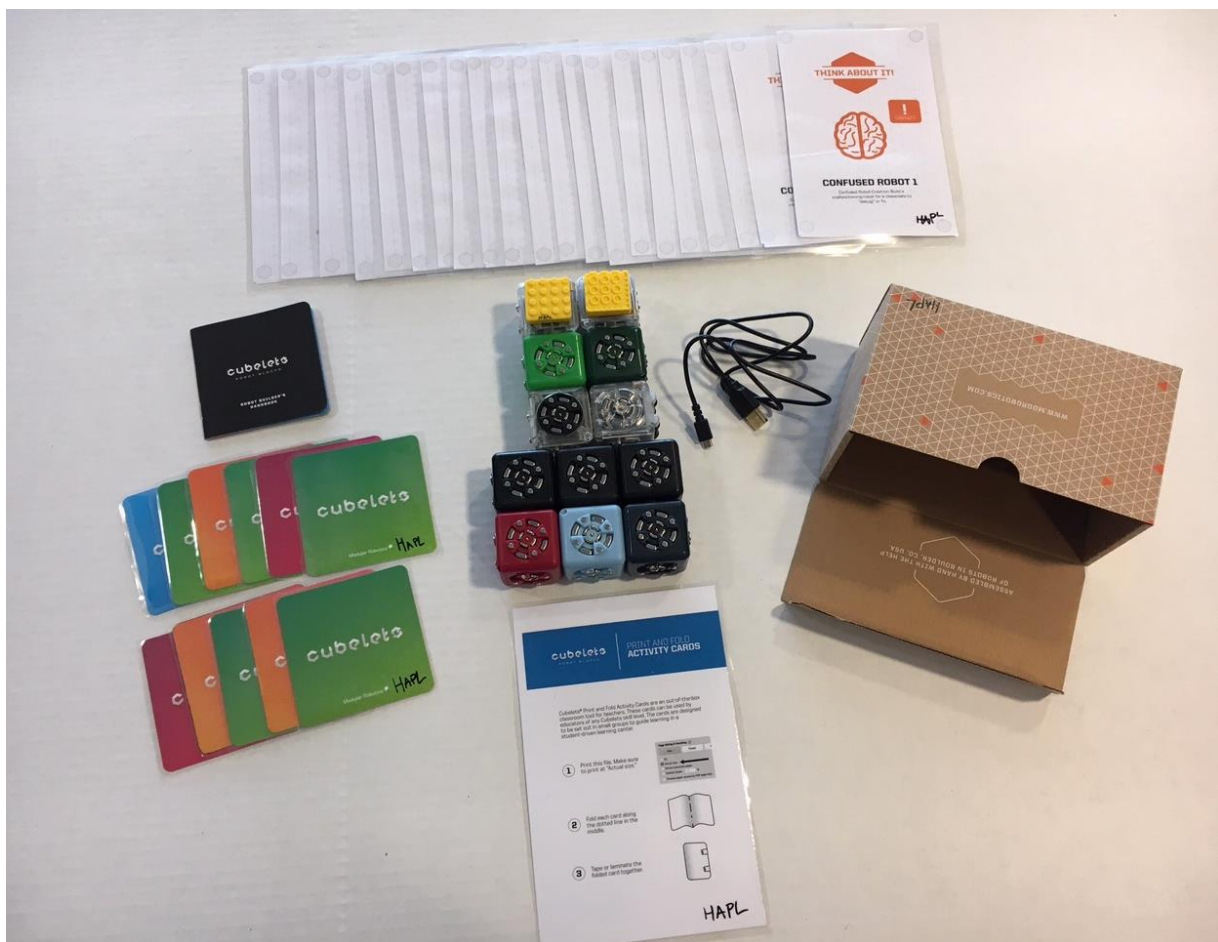

Cubelets

Further develop cognitive skills with this robot-builder kit! Each block is its own little robot, and they can be combined to solve the problems given on the provided activity sheets.

Children's Steam Kits ~ Located upstairs on the walls around the elevator.