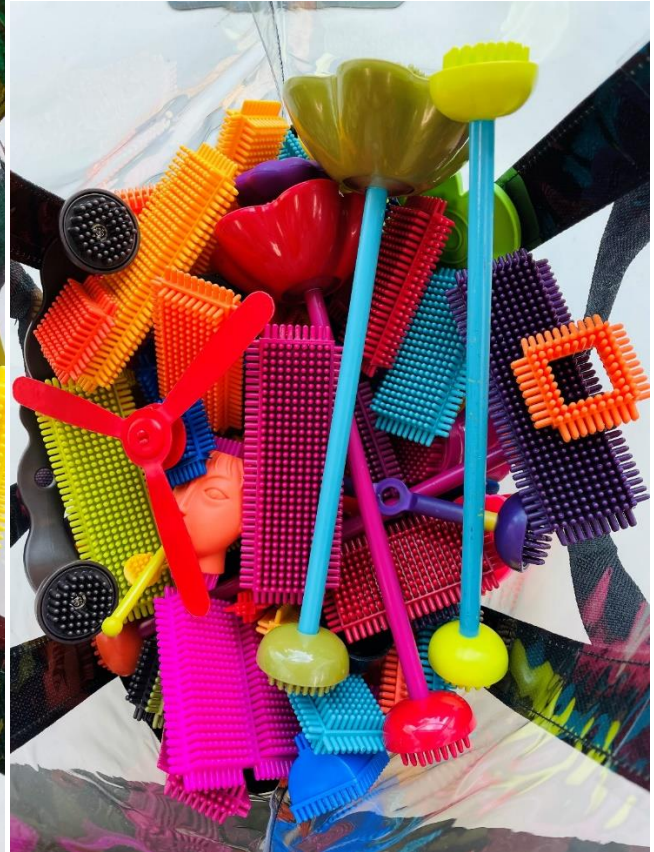

Assortments of tactile blocks to build masterpieces of fun!

Potato Head Family

Children's Steam Kits ~ Located upstairs on the walls around the elevator.