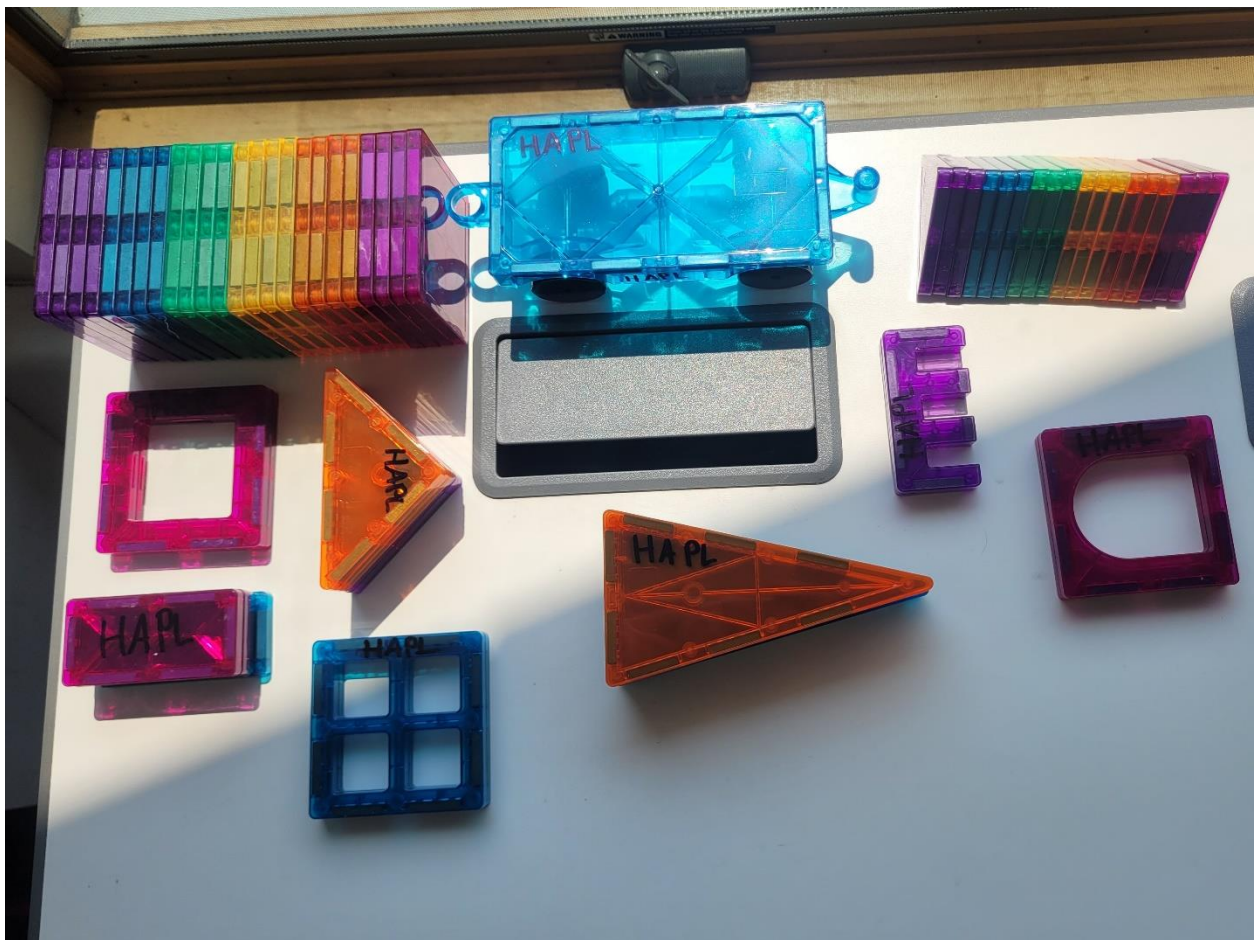

Magnetic Blocks

These magnetic shapes can morph into as many structures as you can dream up! Squares, rectangles, and triangles make up most of the pieces, but special items like little windows and a wheeled cart open up more possibilities.

Children's Steam Kits ~ Located upstairs on the walls around the elevator.