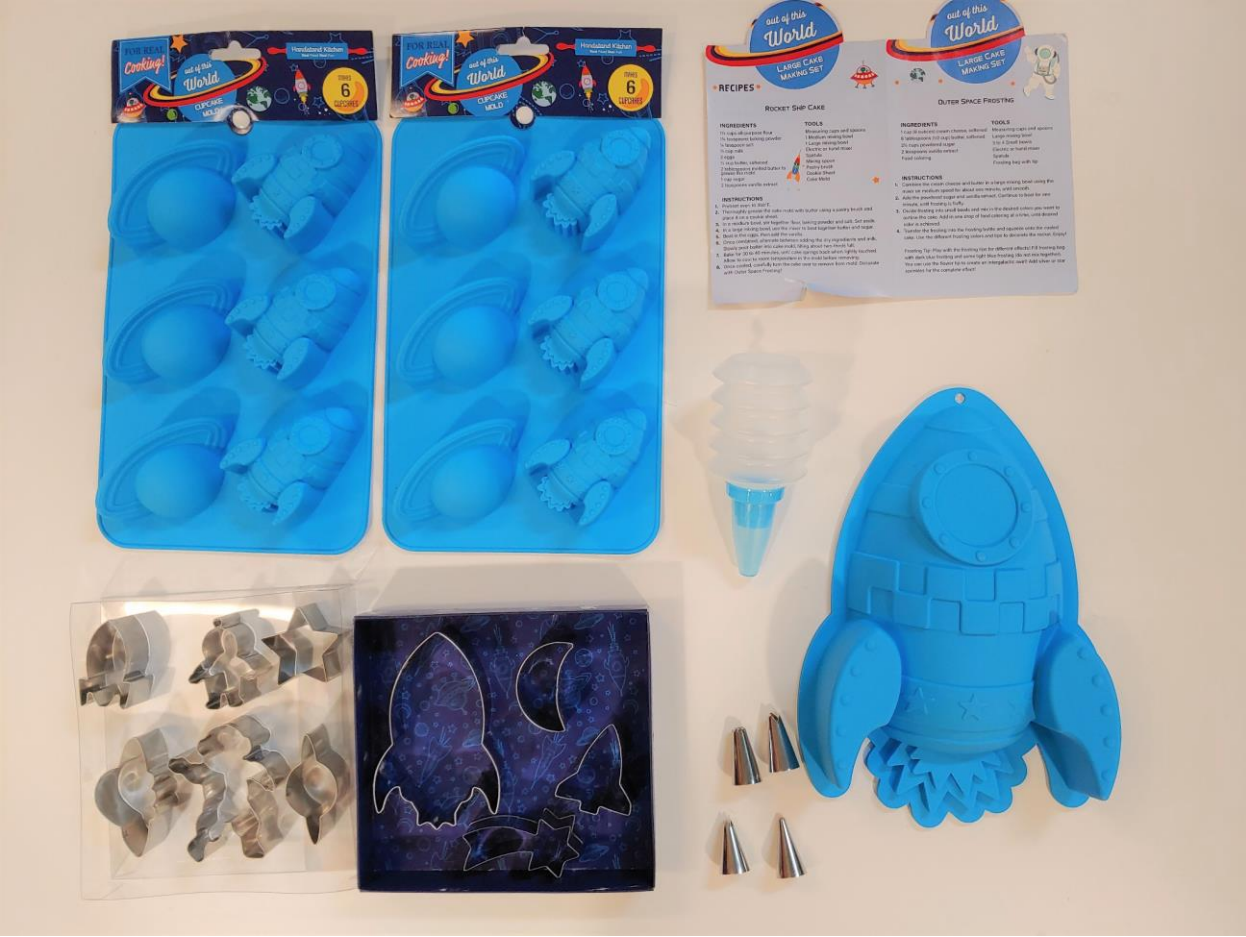

Snow Much Fun!

Adventure awaits! Brave the Midwestern cold and move with a little more ease in these kid-sized snowshoes.

Get Molding! Play-Doh Toy Sets

Children's Steam Kits ~ Located upstairs on the walls around the elevator.

Create a variety of items and stories with our Play-Doh molds! Play-Doh is not included.

Children's Steam Kits ~ Located upstairs on the walls around the elevator.

Blastoff Baking!

Bake some treats that are out-of-this-world with these galactic baking molds! Great for a space-themed birthday party.