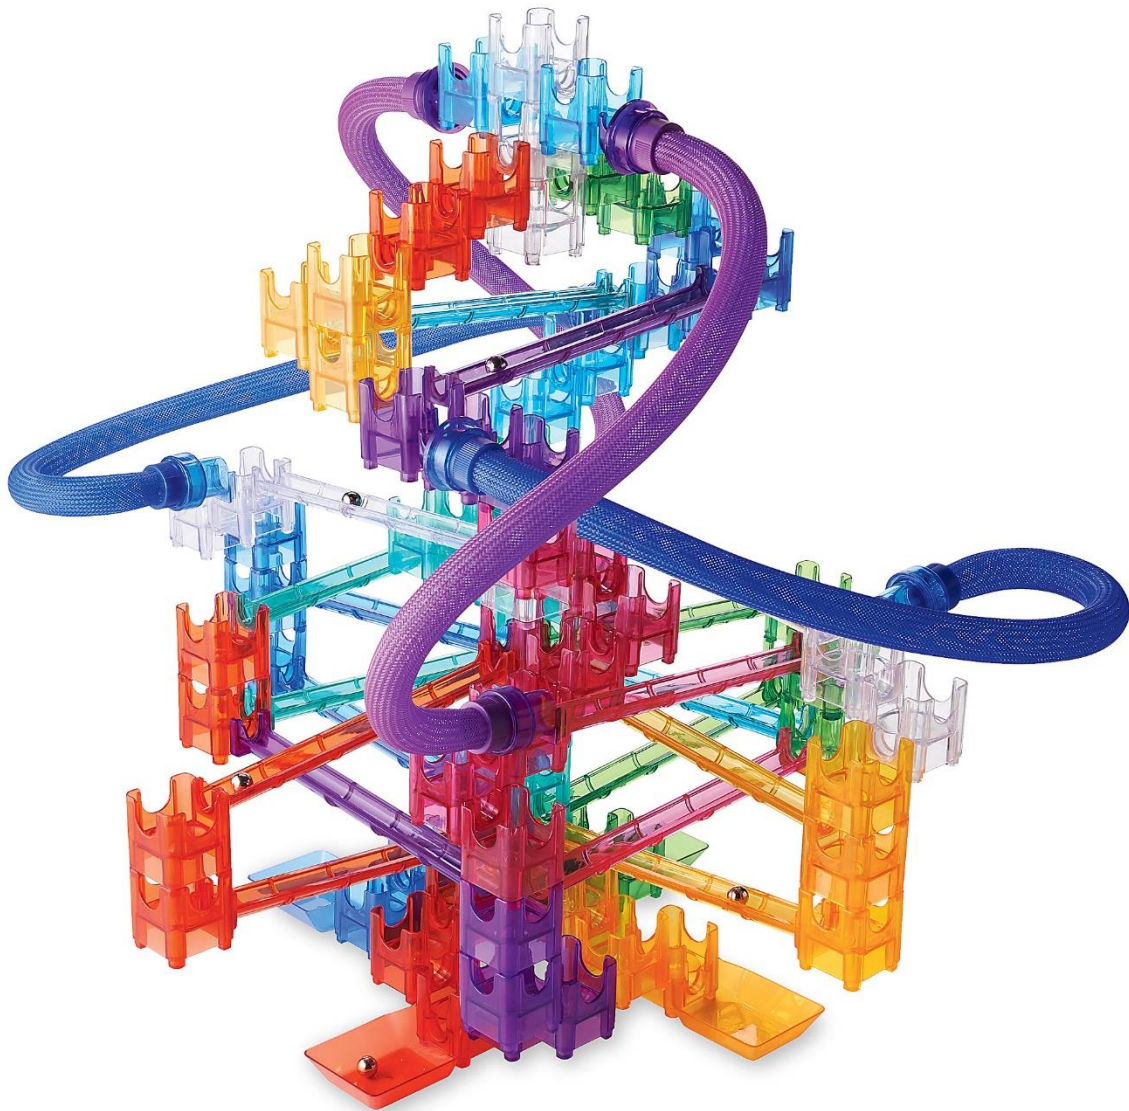

Dark Sky Meter

Children's Steam Kits ~ Located upstairs on the walls around the elevator.

Explore the effects of artificial light at night and measure your own lights!

Chunky Puzzle Set

Children's Steam Kits ~ Located upstairs on the walls around the elevator.

A collection of starter puzzles for the newest puzzler in your house!

Turbo Twist Marble Maze

Children's Steam Kits ~ Located upstairs on the walls around the elevator.

Send metal marbles careening through pipes and tubes! Build the maze provided in the instructions or create your own.