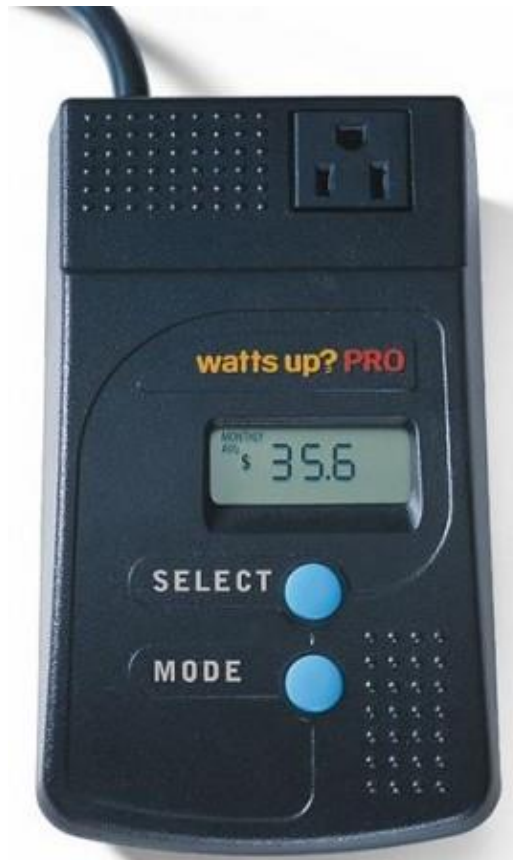

Watts Up? PRO Electricity Consumption Meter

This power meter and analyzer has 16 different displays, computer software and PC interface, automatic data graphing, and a payback calculator for new appliances. The batch data download lets you audit a day or more of energy usage. Export data and graphs to popular spreadsheet and word processor programs for further analysis. The PRO also records any power interruptions.

See more technical details in the look book at the main level circulation desk.

Technology Equipment ~ Located behind the main level circulation desk.